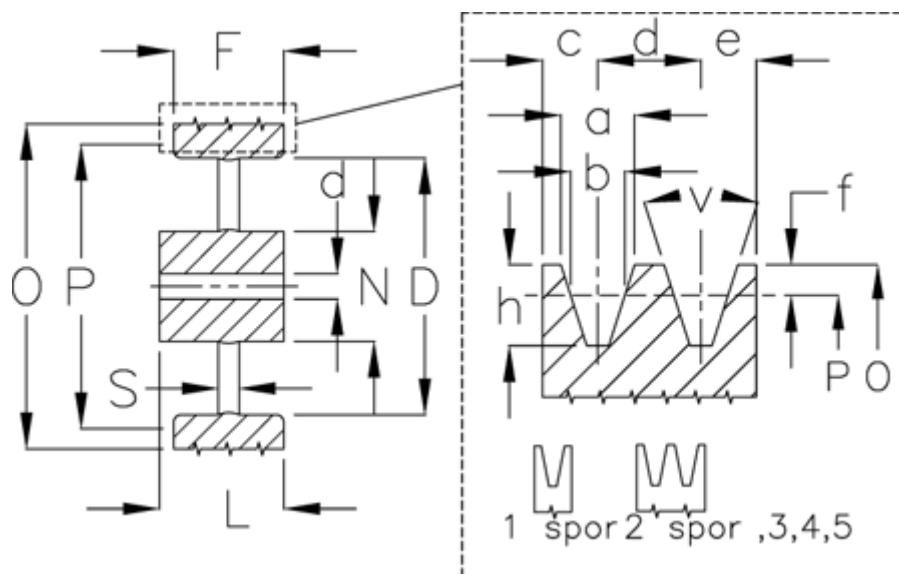

Article number: 60410231502

Description: V-belt pulley, no bore C 315/2

Measures

D	= 258	S	= 18
d	= 20	Type	= C
F	= 59.5		
L	= 60		
N	= 92		
Number of ribs	= 2		
O	= 324.6		
P	= 315		